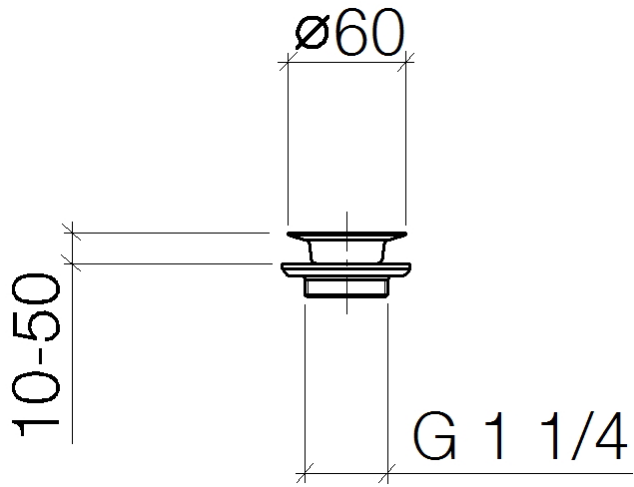

**Grated waste 1 1/4" - Brushed Champagne (22kt Gold)**

IMO

10 100 970

Fits: IMO, LULU, MADISON, MEM, TARA,  
CL.1, LISSÉ, VAIA, META, CYO

	Brushed Champagne (22kt Gold)	10 100 970-46
	Chrome	10 100 970-00
	Brushed Platinum	10 100 970-06
	Platinum	10 100 970-08
	Durabross (23kt Gold)	10 100 970-09
	Dark Chrome	10 100 970-19
	Light Gold	10 100 970-26
	Brushed Light Gold	10 100 970-27
	Brushed Durabross (23kt Gold)	10 100 970-28
	Brushed Bronze	10 100 970-42
	Champagne (22kt Gold)	10 100 970-47
	Brushed Chrome	10 100 970-93
	Brushed Dark Platinum	10 100 970-99

Grated waste 1 1/4" - Brushed Champagne (22kt Gold)

---

IMO

10 100 970

10 100 970

10 100 970

Parts for other finishes can be found here: [Chrome](#)

### Spare parts list

No.	Item Number	Name	Quantity used	Delivery time
1	09 30 30 115-46	screw	1	30
2	09 11 01 005-46	strainer	1	30
3	09 14 03 005 90	seal	1	60
4	09 11 01 007-07	pop-up waste	1	60